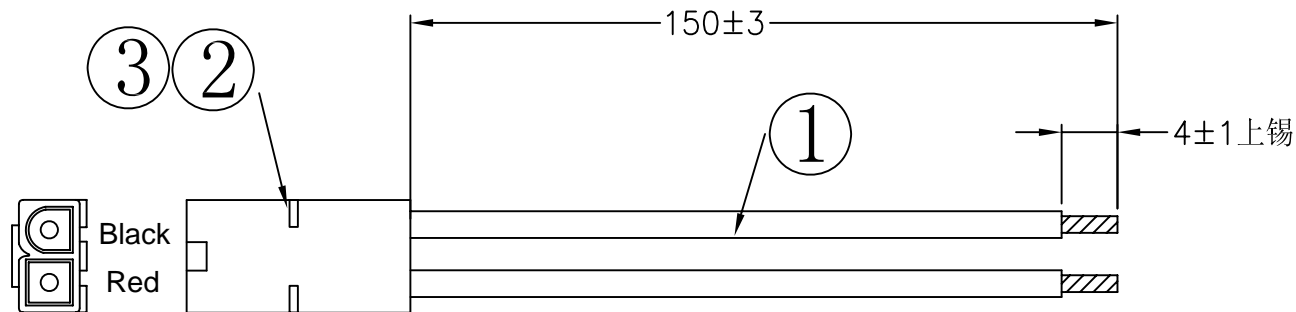

REV.	CHANGED RECORD	DATE
A		

C20F connector Female housing with Male pins

NO	TITLE	DESCRIPTION	Q'TY	UNIT	CUSTOMER CODE:		PRAT NO: C20	
1	WIRE	UL3135 #16 Black & Red	各1	PCS	TITLE:		DRAWING NO:	
2	HOUSING	MG620006-2P	1	PCS	DRAW BY:	DATE: 2013.3.19	UNIT: mm	SCALE: NONE
3	TERMINAL	MG620006-TER 公端	2	PCS	CHECKED:	DATE:		
4					APPROVED:	DATE:		
5								